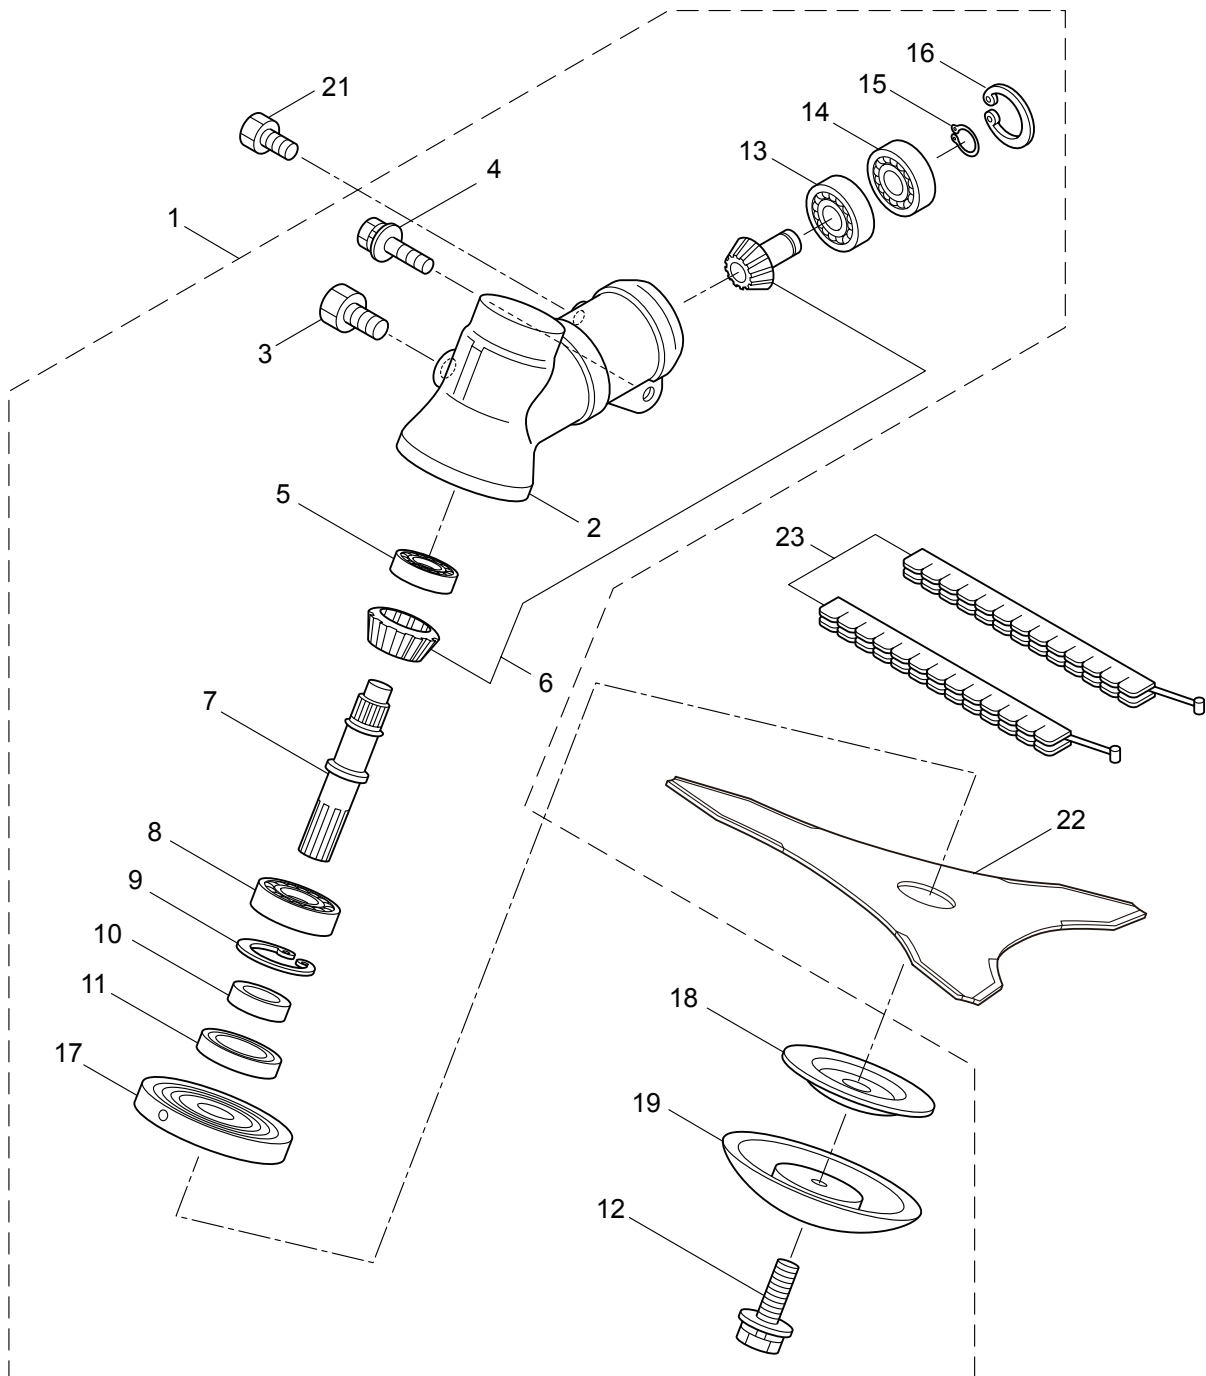

2. BC4320RS GEARCASE

Ref. No.	Part No.	Part Name	Q'ty	Remarks
2-1	223049	Gearcase Ass'y	1	Incl.2-19
2-2	223050	Gearcase	1	
2-3	089101	Bolt	1	M8x10
2-4	092556	Bolt	1	M6x30
2-5	210560	Bearing	1	#609
2-6	227102	Gear Set	1	
2-7	217057	Blade Shaft	1	
2-8	022009	Bearing	1	#6002
2-9	016732	Snap Ring	1	#32
2-10	212394	Collar	1	15x22x8L
2-11	211818	Oil Seal	1	D22 32 6
2-12	215610	Bolt	1	M8x22,Counterclockwise
2-13	014490	Bearing	1	#6000
2-14	106933	Bearing	1	#6000Z
2-15	014210	Snap Ring	1	#10
2-16	054676	Snap Ring	1	#26
2-17	217060	Boss Adapter	1	
2-18	217061	Clamping Washer	1	
2-19	210308	Stabilizer	1	
2-20	522490	Parts List	1	BC4320RS
2-21	089747	Bolt	1	M6x12
2-22	227910	3-Teeth Blade	1	
2-23	220534	Blade Cover	1	
2-24	227409	Nylon Head (L) 5	1	
2-25	210418	Box Spanner	1	13x19x(+)
2-26	022865	Double-ended Wrench	1	8x10
2-27	210181	Lever Handle	1	3.5x170L
2-28	229487	Instruction Manual	1