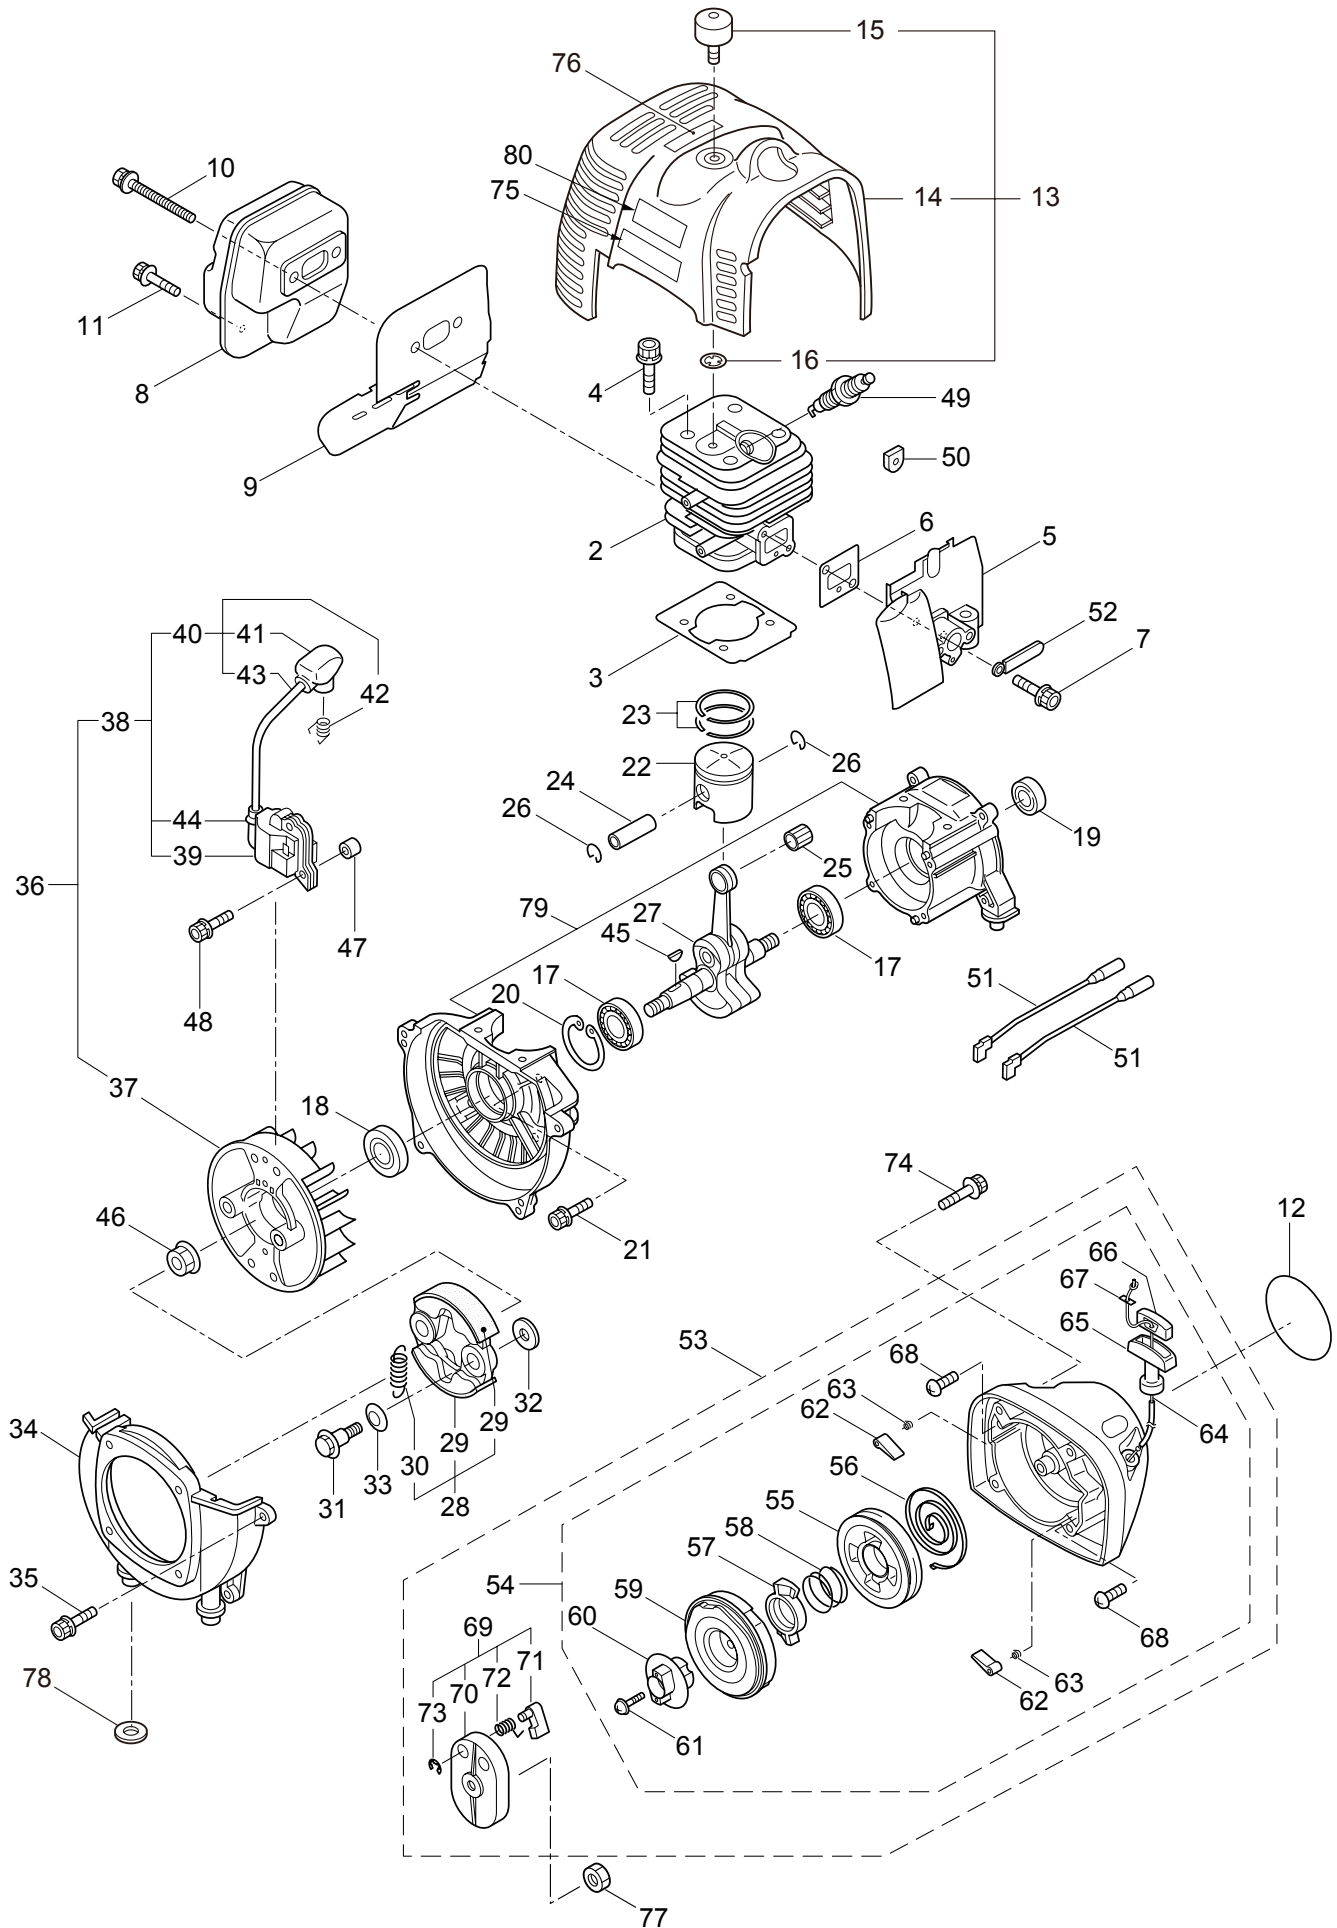

3. BC4320RS ENGINE

Ref. No.	Part No.	Part Name	Q'ty	Remarks
3-46	262731	Nut,Rotor	1	M10
3-47	280381	Spacer	2	
3-48	261256	Cap Screw	2	M4x25
3-49	262483	Spark Plug	1	NGK BPMR6Y
3-50	281172	Grommet	1	
3-51	269722	Lead	2	
3-52	264588	Clamp	1	
3-53	282294	Recoil Starter Ass'y	1	Incl.54-73
3-54	282295	Starter Ass'y	1	Incl.55-68
3-55	280994	Pulley	1	
3-56	280995	Spiral Spring	1	
3-57	280996	Pawl	1	
3-58	280997	Return Spring	1	
3-59	283123	Spring Comp.	1	
3-60	280999	Plate	1	
3-61	281000	Set Screw	1	
3-62	281001	Pawl	2	
3-63	281002	Return Spring	2	
3-64	281004	Starter Rope	1	
3-65	262633	Starter Grip	1	
3-66	262981	Cap	1	
3-67	281005	Rope Stopper	1	
3-68	282622	Screw	2	
3-69	282623	Starter Pulley Ass'y	1	Incl.70-73
3-70	282282	Starter Pulley	1	
3-71	262636	Pawl	2	
3-72	262637	Return Spring	2	
3-73	262638	E-Ring	2	
3-74	261607	Cap Screw	4	M5x16
3-75	262714	Label	1	MARUYAMA
3-76	267561	Label	1	
3-77	126990	Nut	1	M8
3-78	285735	Packing	4	
3-79	282277	Crankcase	1	
3-80	265694	Label	1