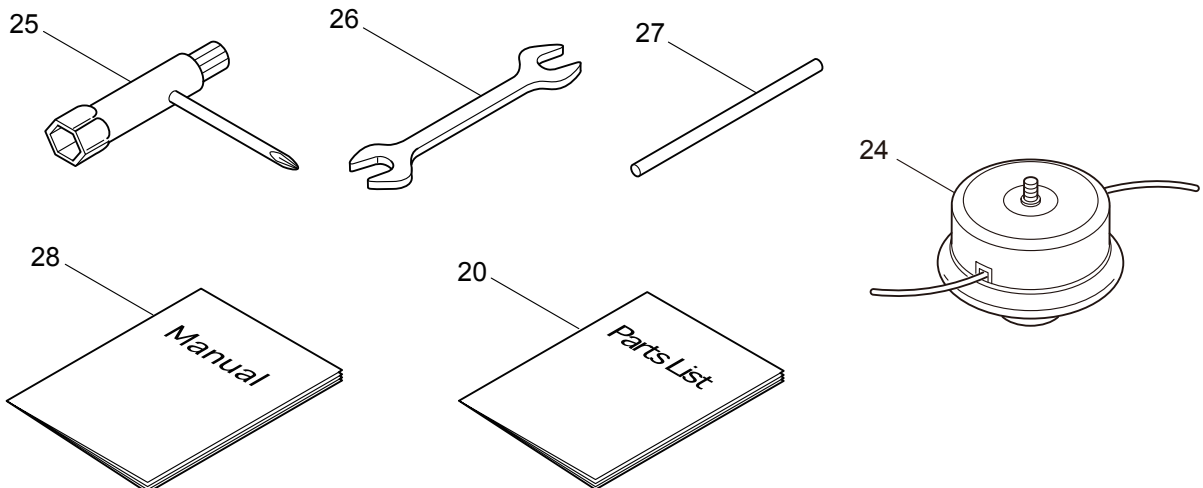

2. BC4320RS GEARCASE

Ref. No.	Part No.	Part Name	Q'ty	Remarks
2-1	223049	Gearcase Ass'y	1	Incl.2-19
2-2	223050	Gearcase	1	
2-3	089101	Bolt	1	M8x10
2-4	092556	Bolt	1	M6x30
2-5	210560	Bearing	1	#609
2-6	227102	Gear Set	1	
2-7	217057	Blade Shaft	1	
2-8	022009	Bearing	1	#6002
2-9	016732	Snap Ring	1	#32
2-10	212394	Collar	1	15x22x8L
2-11	211818	Oil Seal	1	D22 32 6
2-12	215610	Bolt	1	M8x22,Counterclockwise
2-13	014490	Bearing	1	#6000
2-14	106933	Bearing	1	#6000Z
2-15	014210	Snap Ring	1	#10
2-16	054676	Snap Ring	1	#26
2-17	217060	Boss Adapter	1	
2-18	217061	Clamping Washer	1	
2-19	210308	Stabilizer	1	
2-20	522490	Parts List	1	BC4320RS
2-21	089747	Bolt	1	M6x12
2-22	227910	3-Teeth Blade	1	
2-23	220534	Blade Cover	1	
2-24	227409	Nylon Head (L) 5	1	
2-25	210418	Box Spanner	1	13x19x(+)
2-26	022865	Double-ended Wrench	1	8x10
2-27	210181	Lever Handle	1	3.5x170L
2-28	229487	Instruction Manual	1