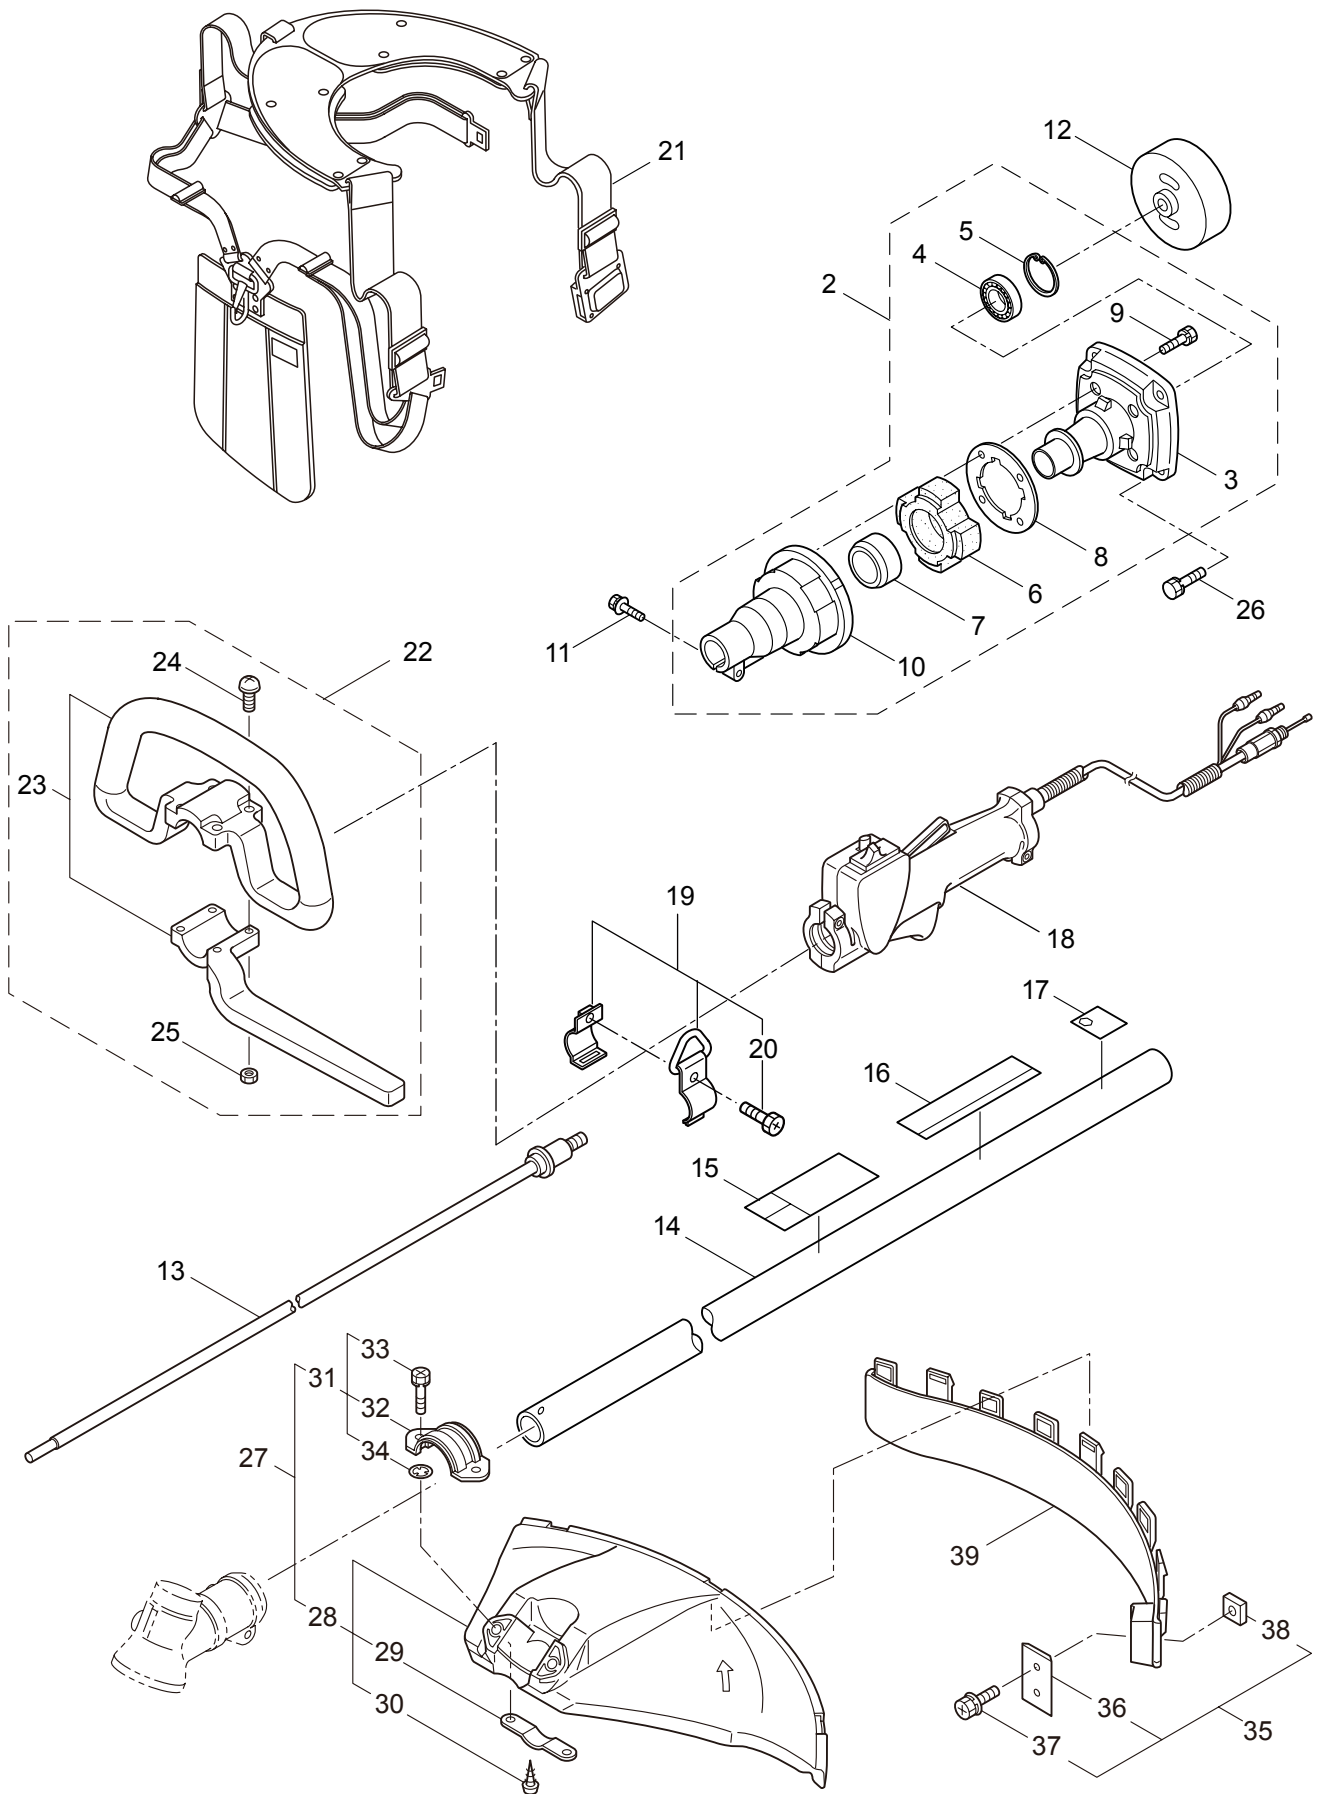

## CONTENTS

1. MAIN BODY .....	1 ~ 2
2. GEARCASE.....	3 ~ 4
3. ENGINE .....	5 ~ 8
4. CARBURETOR, FUEL TANK .....	9 ~ 12

2010. 07.

**MARUYAMA**

P/N 522490-4

1. BC4320RS  
MAIN BODY

Ref. No.	Part No.	Part Name	Q'ty	Remarks
1-1	363426	BC4320RS	1	
1-2	222543	Clutch Case Ass'y	1	Incl.3-10
1-3	222544	Bearing Case	1	
1-4	012649	Bearing	1	#6201ZZ
1-5	016732	Snap Ring	1	#32
1-6	217045	Buffer (A)	1	
1-7	217046	Buffer (B)	1	
1-8	217047	Washer	1	
1-9	092033	Screw	4	M5x15
1-10	222370	Driveshaft Tube Adapter	1	
1-11	092556	Bolt	1	M6x30
1-12	222546	Clutch Drum	1	
1-13	222522	Driveshaft Ass'y	1	
1-14	220800	Driveshaft Tube	1	
1-15	223188	Label	1	
1-16	229378	Label	1	BC4320RS
1-17	228207	Label	1	
1-18	229002	Throttle Trigger	1	
1-19	210449	Hanging Bracket Ass'y	1	Incl.20
1-20	089738	Bolt	1	M5x15
1-21	228086	Hanging Strap Ass'y	1	
1-22	222443	Loop Handle Ass'y	1	Incl.23-25
1-23	222520	Loop Handle	1	
1-24	222142	Screw	4	M5x28
1-25	081027	Nut	4	M5
1-26	092552	Bolt	4	M6x20
1-27	231261	Safety Cover Ass'y	1	Incl.28-34
1-28	231262	Safety Cover Ass'y	1	Incl.29,30
1-29	223180	Threaded Bracket	1	
1-30	221580	Screw	1	4x8
1-31	231263	Bracket Ass'y	1	Incl.32-34
1-32	223179	Bracket	1	
1-33	092555	Bolt	2	M6x30
1-34	231704	Washer	2	6x13xt1.0
1-35	230789	String Cutter Ass'y	1	Incl.36-38
1-36	230747	String Cutter	1	
1-37	817002	Bolt	1	M5x20
1-38	228325	Nut	1	
1-39	230748	Cover Extention	1	