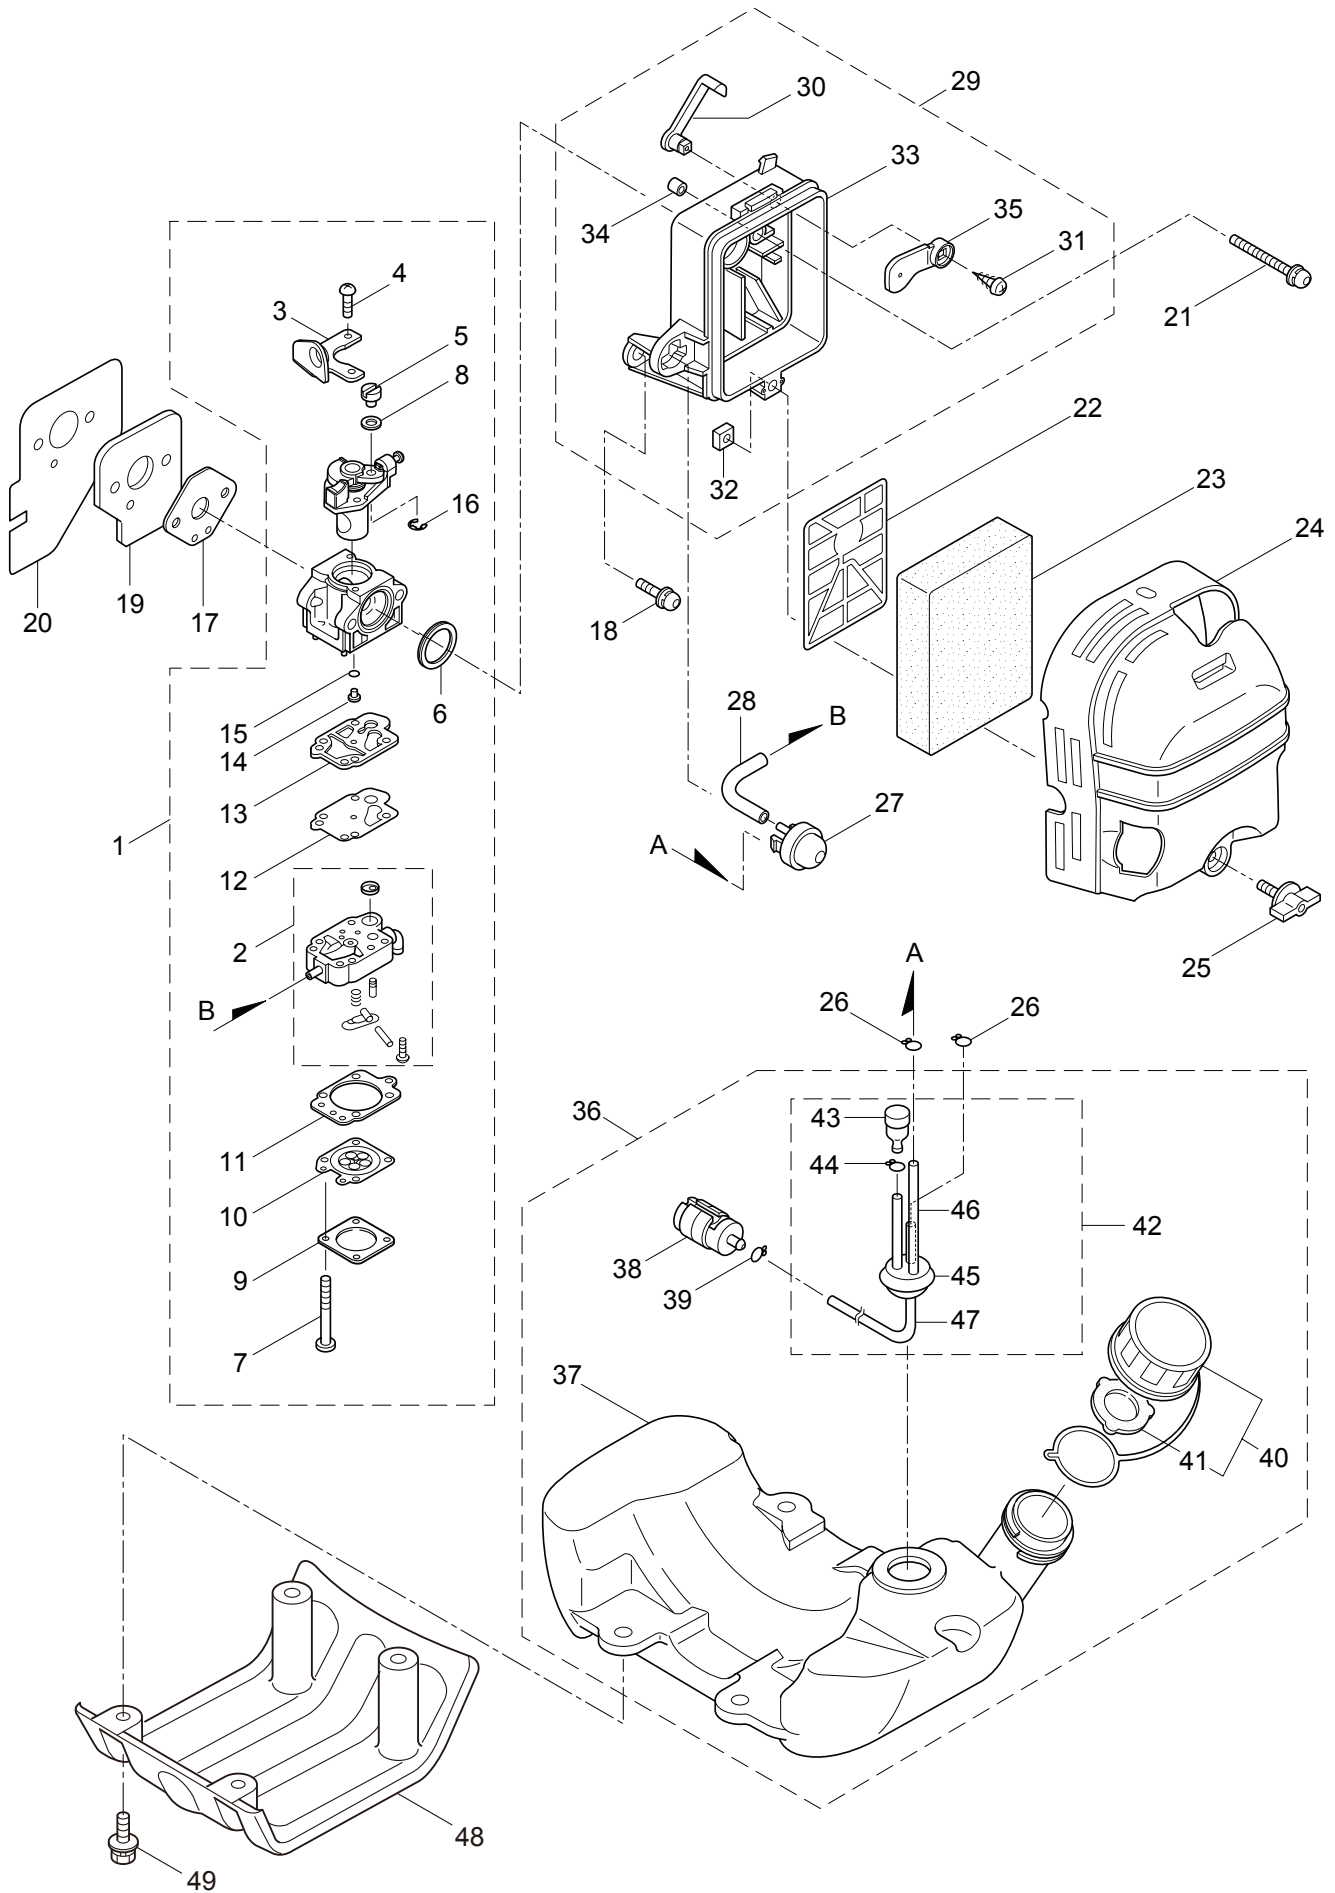

4. BC4320RS
CARBURETOR, FUEL TANK

Ref. No.	Part No.	Part Name	Q'ty	Remarks
4-1	284109	Carburetor Ass'y	1	Incl.2-16 New gasket required
4-2	283124	Pump Body	1	
4-3	264677	Bracket	1	
4-4	261875	Screw	2	
4-5	261658	Swivel	1	
4-6	261657	Packing	1	
4-7	263737	Screw	4	
4-8	264678	Washer	1	
4-9	263726	Cover Plate	1	
4-10	283905	Diaphragm, Meterring	1	
4-11	263727	Gasket	1	
4-12	262994	Diaphragm,Fuel Pump	1	
4-13	282576	Gasket	1	
4-14	283125	Main Jet	1	
4-15	261871	O-Ring	1	
4-16	261876	E-Ring	1	
4-17	282301	Gasket	1	
4-18	264807	Cap Screw	1	M5x16
4-19	283086	Divider	1	
4-20	283087	Gasket	1	
4-21	262720	Cap Screw	2	M5x55
4-22	282481	Plate	1	
4-23	282306	Element	1	
4-24	282307	Cleaner Cover	1	
4-25	281438	Knob	1	
4-26	261117	Clip	2	
4-27	282299	Pump	1	
4-28	282512	Fuel Pipe	1	
4-29	282302	Case Ass'y	1	Incl.30-35
4-30	282305	Lever	1	
4-31	269032	Screw	1	
4-32	269423	Nut	1	
4-33	282303	Case Body	1	
4-34	282484	Sleeve	3	
4-35	282304	Valve	1	
4-36	282309	Fuel Tank Ass'y	1	Incl.37-47
4-37	282310	Fuel Tank	1	
4-38	267328	Fuel Filter Ass'y	1	
4-39	261117	Clip	1	
4-40	281564	Fuel Tank Cap Ass'y	1	Incl.41
4-41	269377	Gasket	1	
4-42	282312	Fuel Pipe Ass'y	1	Incl.43-47
4-43	261590	Breather	1	
4-44	261117	Clip	1	
4-45	268065	Grommet	1