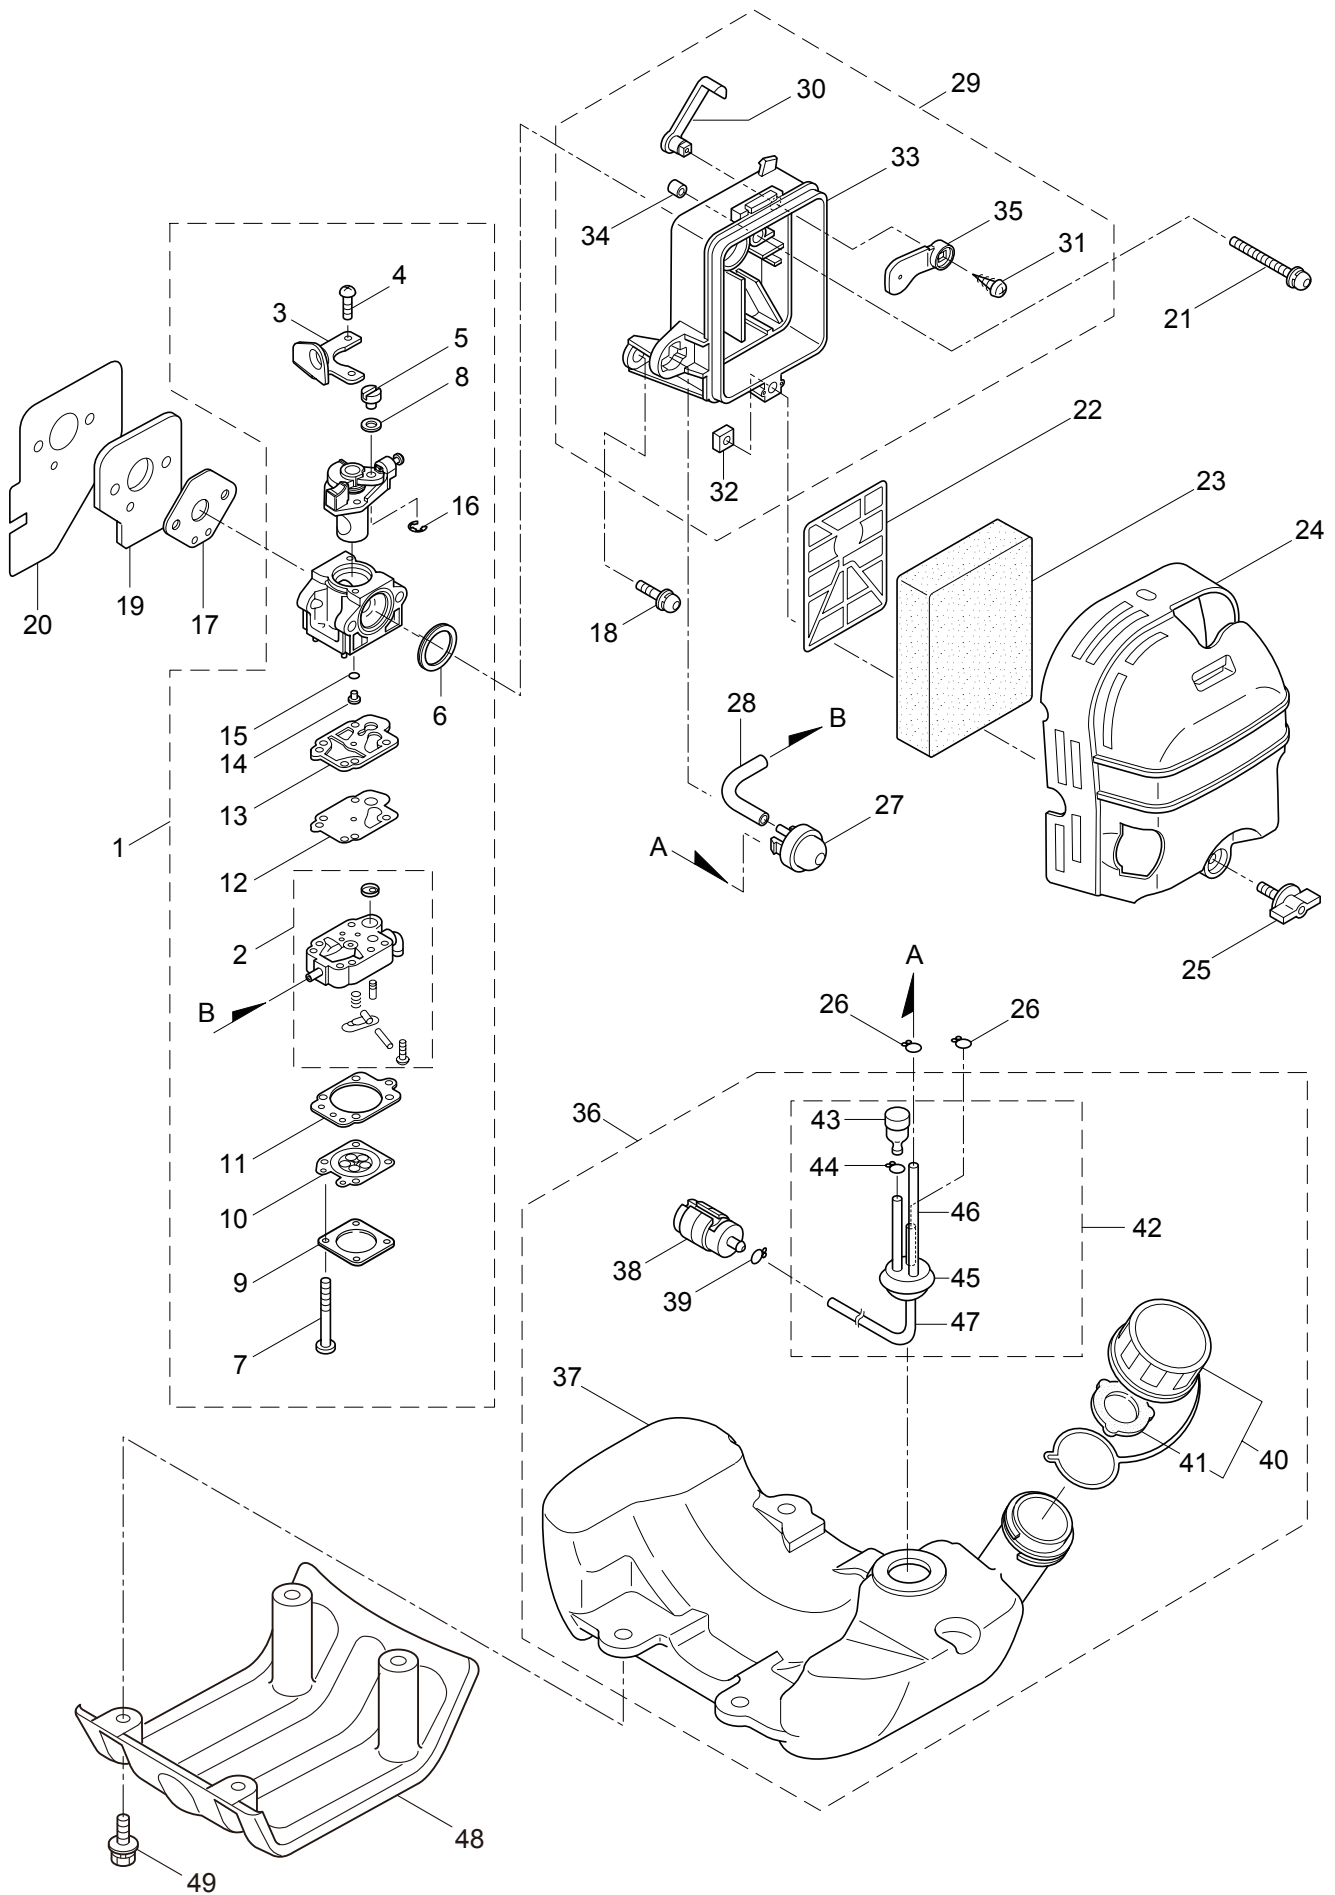

4. BC4320RS
CARBURETOR, FUEL TANK

Ref. No.	Part No.	Part Name	Q'ty	Remarks
4-46	282511	Return Pipe	1	
4-47	262649	Fuel Pipe	1	
4-48	285757	Stand	1	
4-49	281714	Cap Screw	4	M5x20