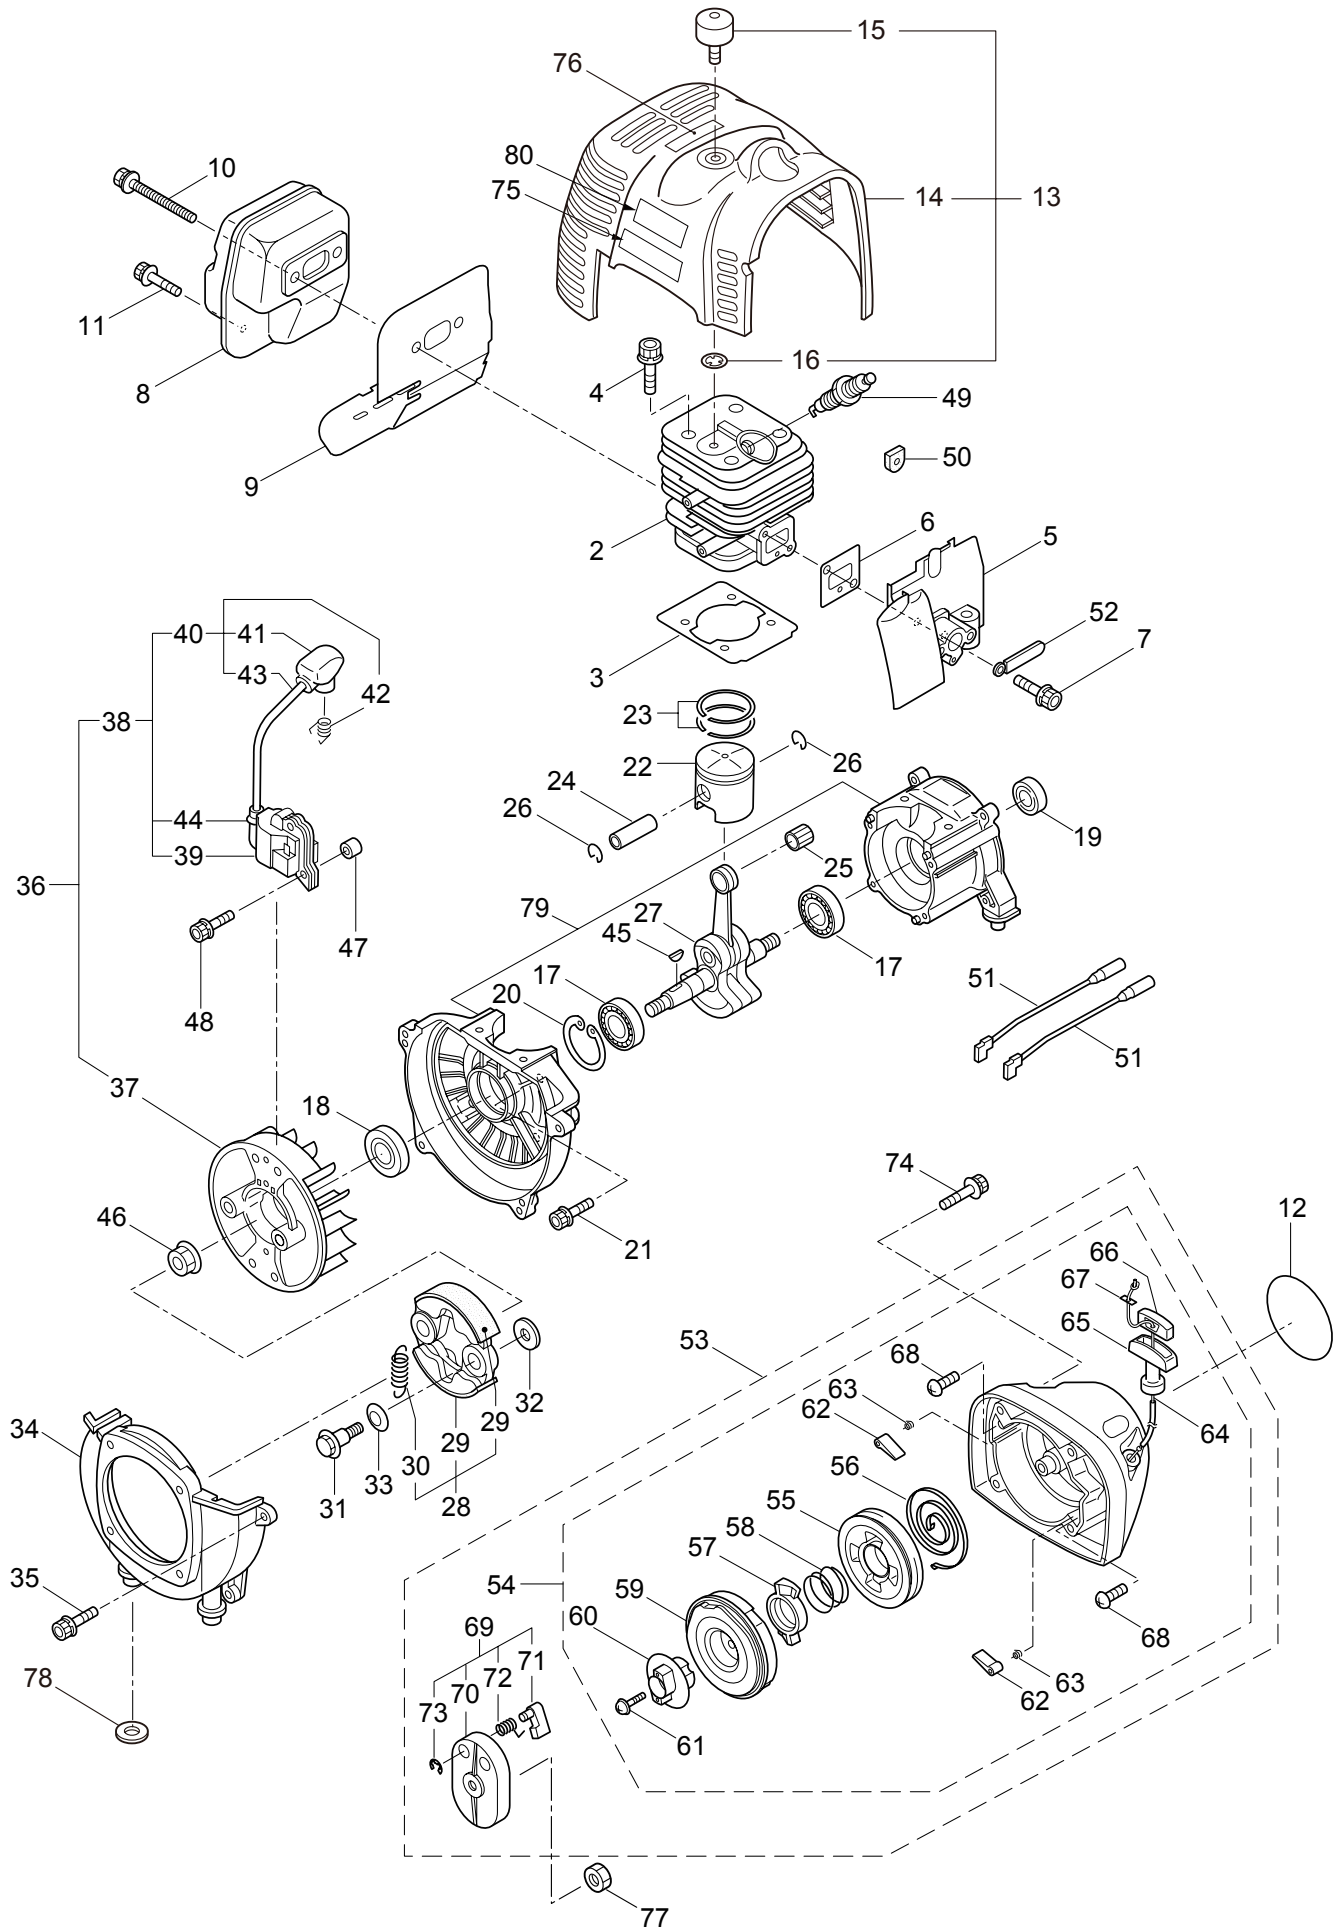

3. BC4320RS ENGINE

Ref. No.	Part No.	Part Name	Q'ty	Remarks
3-1	858639	Engine	1	NE420/31
3-2	282257	Cylinder	1	New gasket required
3-3	282259	Gasket	1	
3-4	261612	Cap Screw	4	M5x30
3-5	282261	Insulator	1	New gasket required
3-6	282262	Gasket	1	
3-7	267290	Cap Screw	2	M5x20
3-8	282264	Muffler Comp.	1	
3-9	282271	Gasket	1	
3-10	266713	Cap Screw	2	M5x60
3-11	283315	Screw	1	M5x12W-12
3-12	283135	Label	1	REVERSE2/NE420
3-13	286390	Top Cover Ass'y	1	Incl.14-16
3-14	282274	Top Cover	1	
3-15	285843	Knob	1	
3-16	286362	Washer	1	M6
3-17	262658	Bearing	2	#6202C3
3-18	262660	Oil Seal	1	TC15357
3-19	262565	Oil Seal	1	ISCD15257
3-20	012380	Snap Ring	1	#35
3-21	261612	Cap Screw	4	M5x30
3-22	265227	Piston	1	
3-23	262476	Piston Ring	2	(2)Required
3-24	262749	Piston Pin	1	
3-25	262659	Bearing,Needle	1	KTV111414EG01B2
3-26	262479	Clip,Piston Pin	2	
3-27	283038	Crankshaft/Conn.Rod Ass'y	1	
3-28	282743	Clutch Ass'y	1	Incl.29,30
3-29	282624	Clutch Shoe	2	(2)required
3-30	263617	Spring,Clutch	1	2.3-44.8L
3-31	282321	Cap Screw	2	M8x1.25
3-32	262683	Washer	2	8x22xt1.2
3-33	262682	Wave Washer	2	
3-34	282285	Fan Cover	1	
3-35	261250	Cap Screw	4	M5x20
3-36	282287	Magneto Ass'y	1	Incl.37-44
3-37	282288	Rotor/Fan	1	
3-38	282289	Ignition Coil Ass'y	1	Incl.39-44
3-39	267572	Coil	1	
3-40	282290	Spark Plug Wire Ass'y	1	Incl.41-43
3-41	282292	Plug Boot	1	
3-42	261075	Connector	1	
3-43	282291	Spark Plug Wire	1	
3-44	261072	Cap	1	
3-45	261076	Woodruff Key	1	3x10